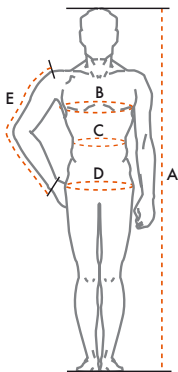

ABBIGLIAMENTO ANTIPIOGGIA / WATERPROOF CLOTHING

TAGLIE / SIZE (CM)	STATURA / HEIGHT	TORACE / CHEST	VITA / WAIST	BACINO / HIPS	LUNGH. BRACCIO / ARM LENGTH
	A	B	C	D	E
XS	159/167	85/91	73/77	94/101	54/57
S	163/171	90/96	77/81	99/105	56/59
M	167/175	95/101	81/85	104/110	58/61
L	171/179	100/106	85/91	109/115	60/63
XL	175/183	105/111	91/97	114/120	62/65
XXL	179/187	110/116	97/103	119/124	64/67
XXXL	183/191	115/121	103/109	123/127	66/70